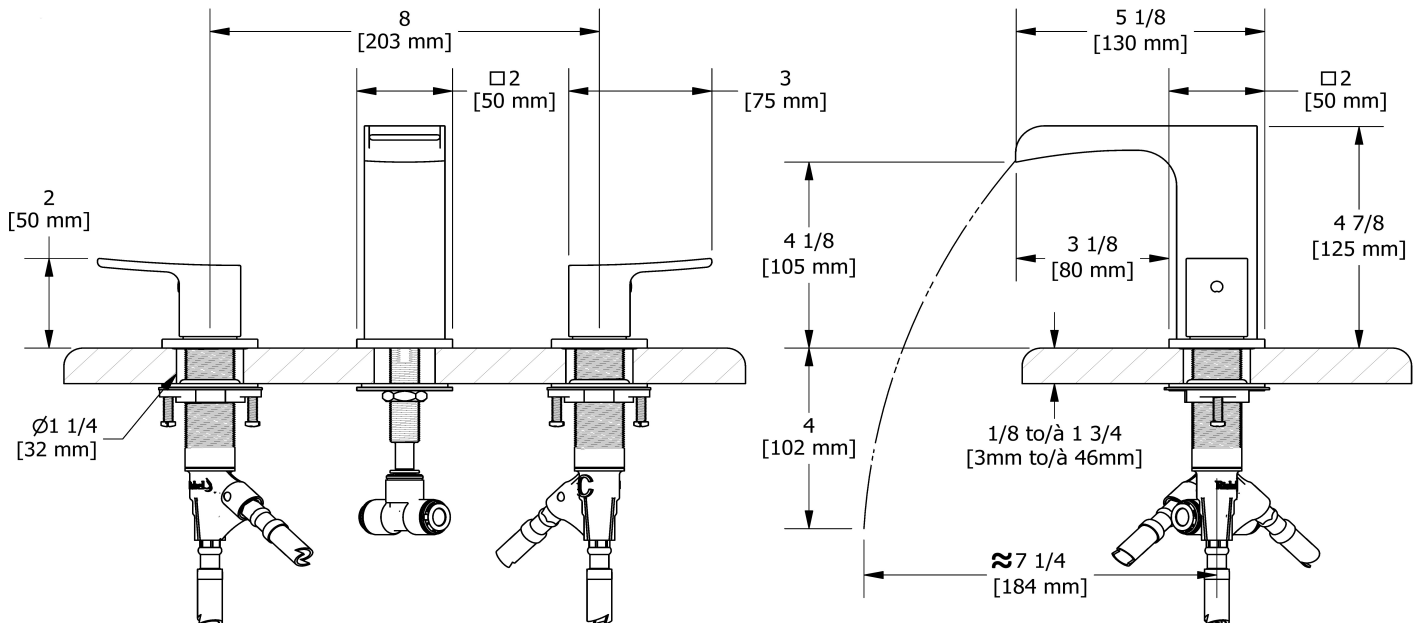

Sizes, models and finishes may differ from those presented.

Warranty

This Riobel Inc. product you have purchased carries a Limited Lifetime Warranty on the chrome, PVD finish, blacks and all working parts and is guaranteed from the initial purchase date against all manufacturing defects. All other finishes, including plastic components, are guaranteed for one year. All electric and/or electronic parts are covered by a 5-year limited warranty. The warranty offered on our products will be honored only if the installation is performed by a certified master plumber.

Customer Care

Phone (800) 777 - 9762 | Email: customer-care@houseofrohl.com | Website: houseofrohl.com/support/contact-us

Consult your local House of Rohl showroom for additional information and specifications. For complete warranty details and a list of showrooms, go to houseofrohl.com